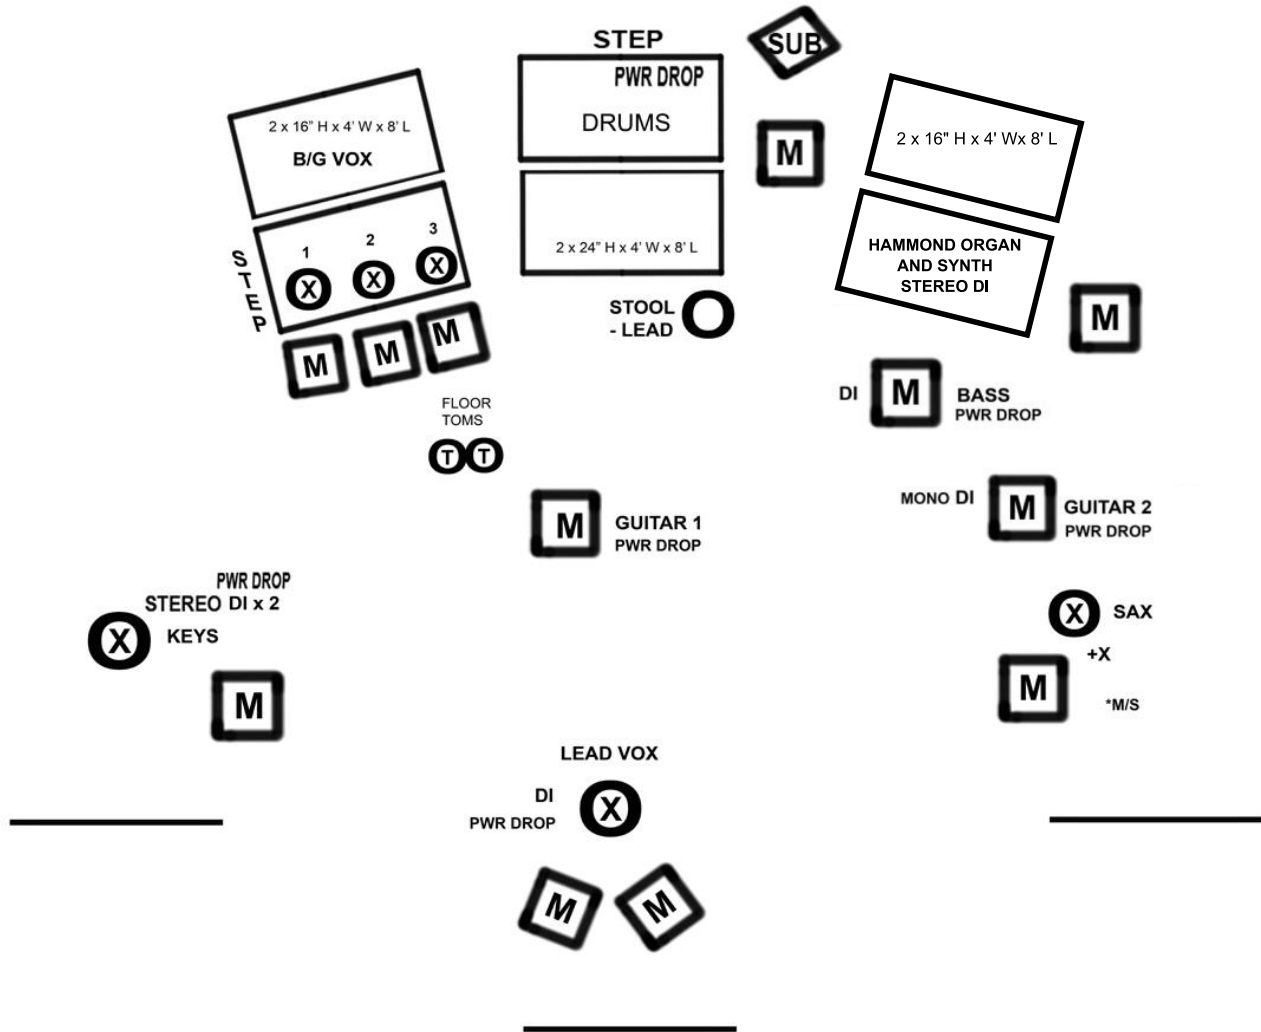

ATW Against the Wind

STAGE PLOT - WITHOUT GRAND PIANO

(X) - MIC

*M/S - MUSIC STAND

[] - RISER

[M] - MONITOR

Against The Wind/ATW
STAGE PLOT