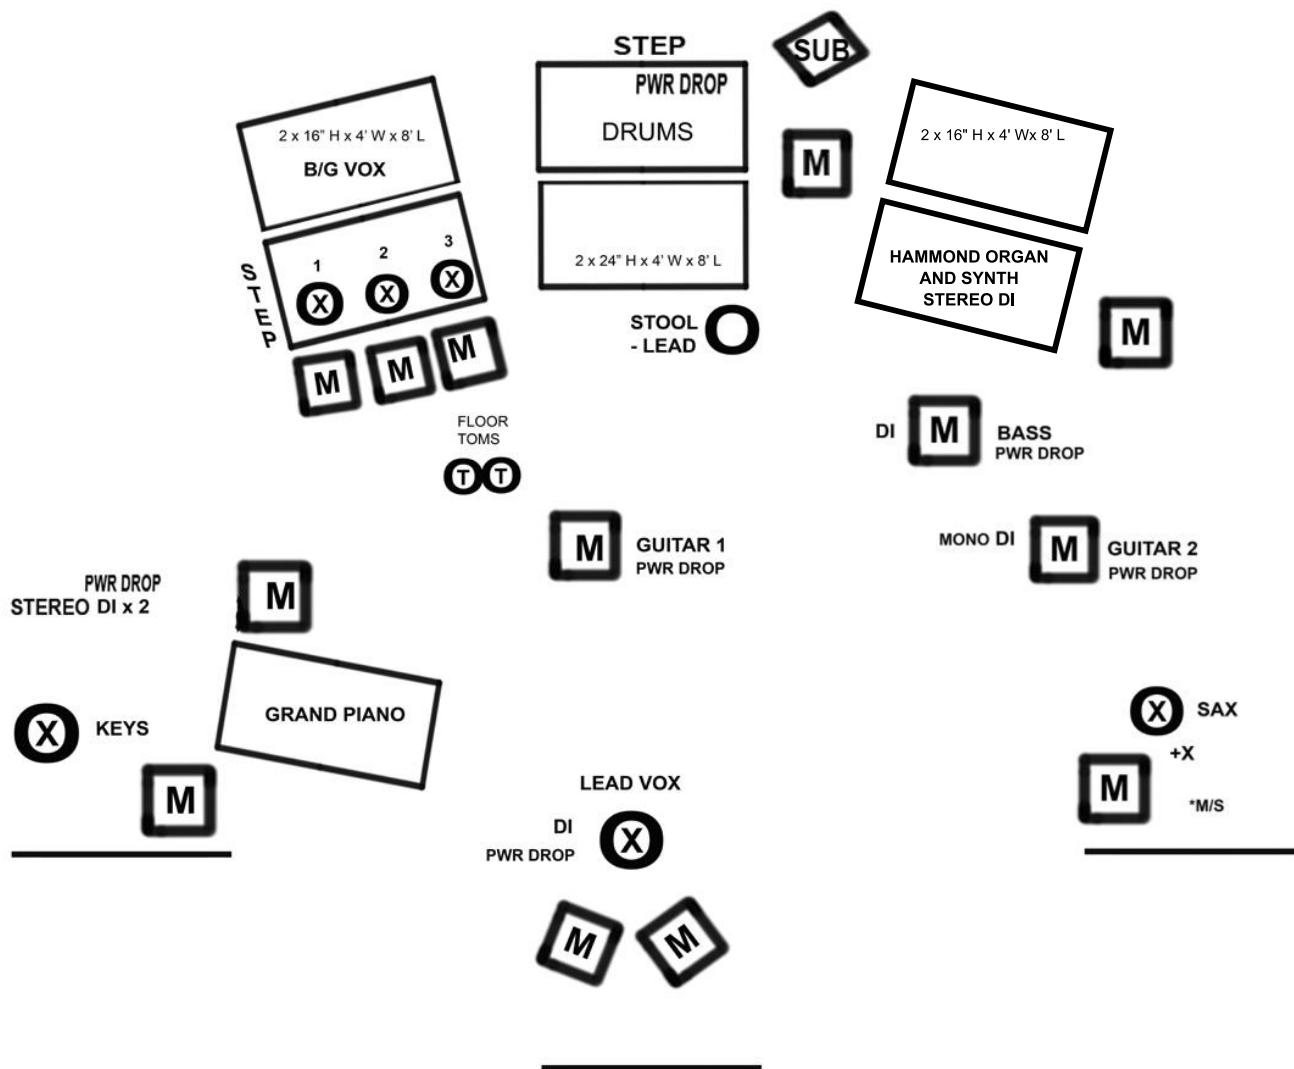

ATW Against the Wind

STAGE PLOT - WITH GRAND PIANO

(X) - MIC

*M/S - MUSIC STAND

[] - RISER

[M] - MONITOR

Against The Wind/ATW
STAGE PLOT