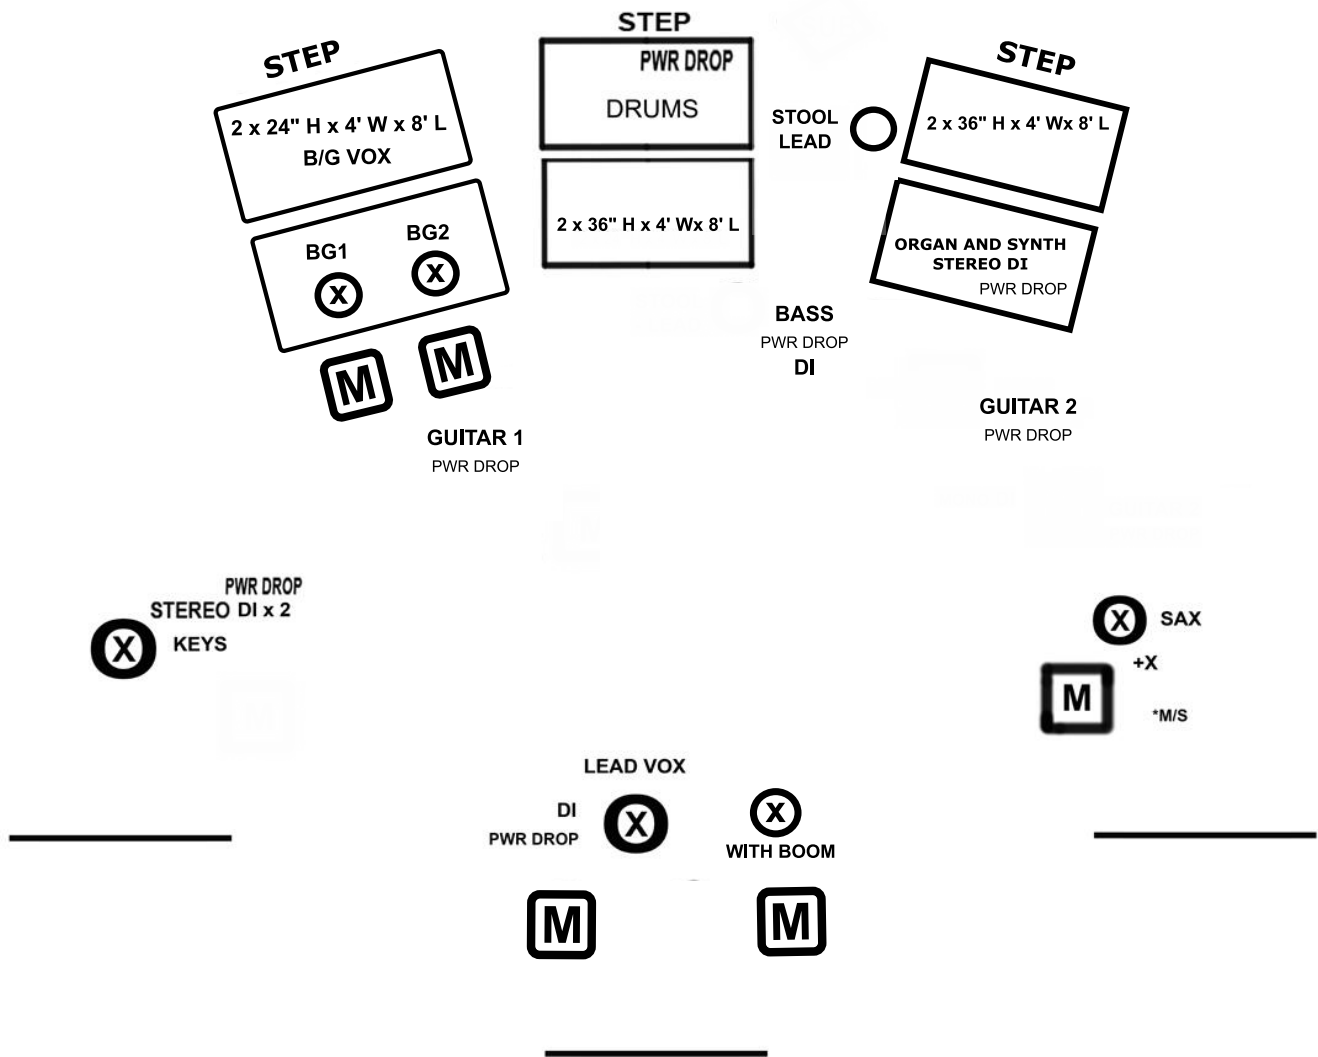

ATW Against the Wind

STAGE PLOT - WITHOUT GRAND PIANO

2024 version - with IEM system

(X) - MIC

*M/S - MUSIC STAND

[] - RISER

[M] - MONITOR

Against The Wind/ATW
STAGE PLOT