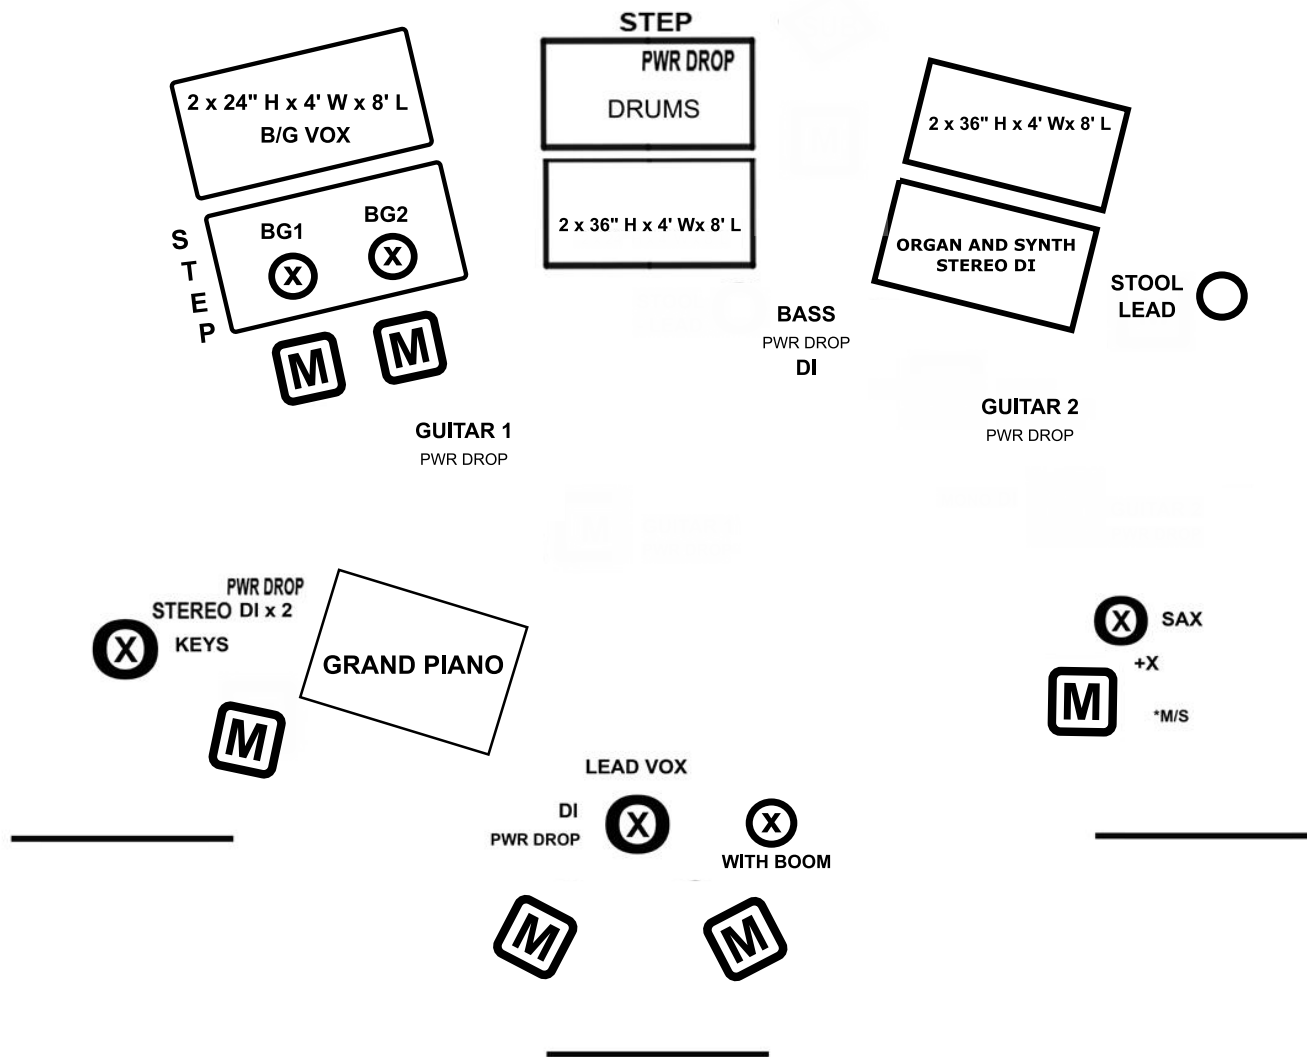

# ATW Against the Wind

## STAGE PLOT - WITH GRAND PIANO

2024 version - with IEM system

(X) - MIC

\*M/S - MUSIC STAND

[ ] - RISER

[M] - MONITOR

Against The Wind/ATW  
STAGE PLOT